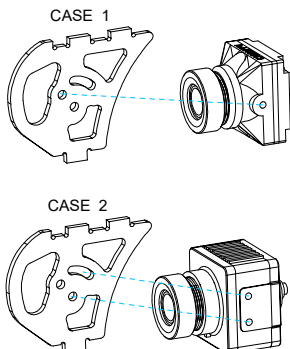

Kopis freestyle 4inch Assembly Guide (Analog Version)

※ Two ways for you to mount your camera onto the side panel:

※ Arm adapting to 2 kinds of motors:

※ Antenna holder adapting to 3 kinds of antenna :