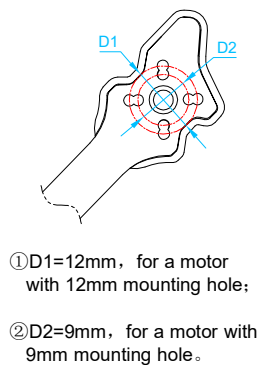

Kopis freestyle 4inch Assembly Guide (Analog Version)

※ Two ways for you to mount your camera onto the side panel:

※ Arm adapting to 2 kinds of motors:

※ Antenna holder adapting to 3 kinds of antenna :