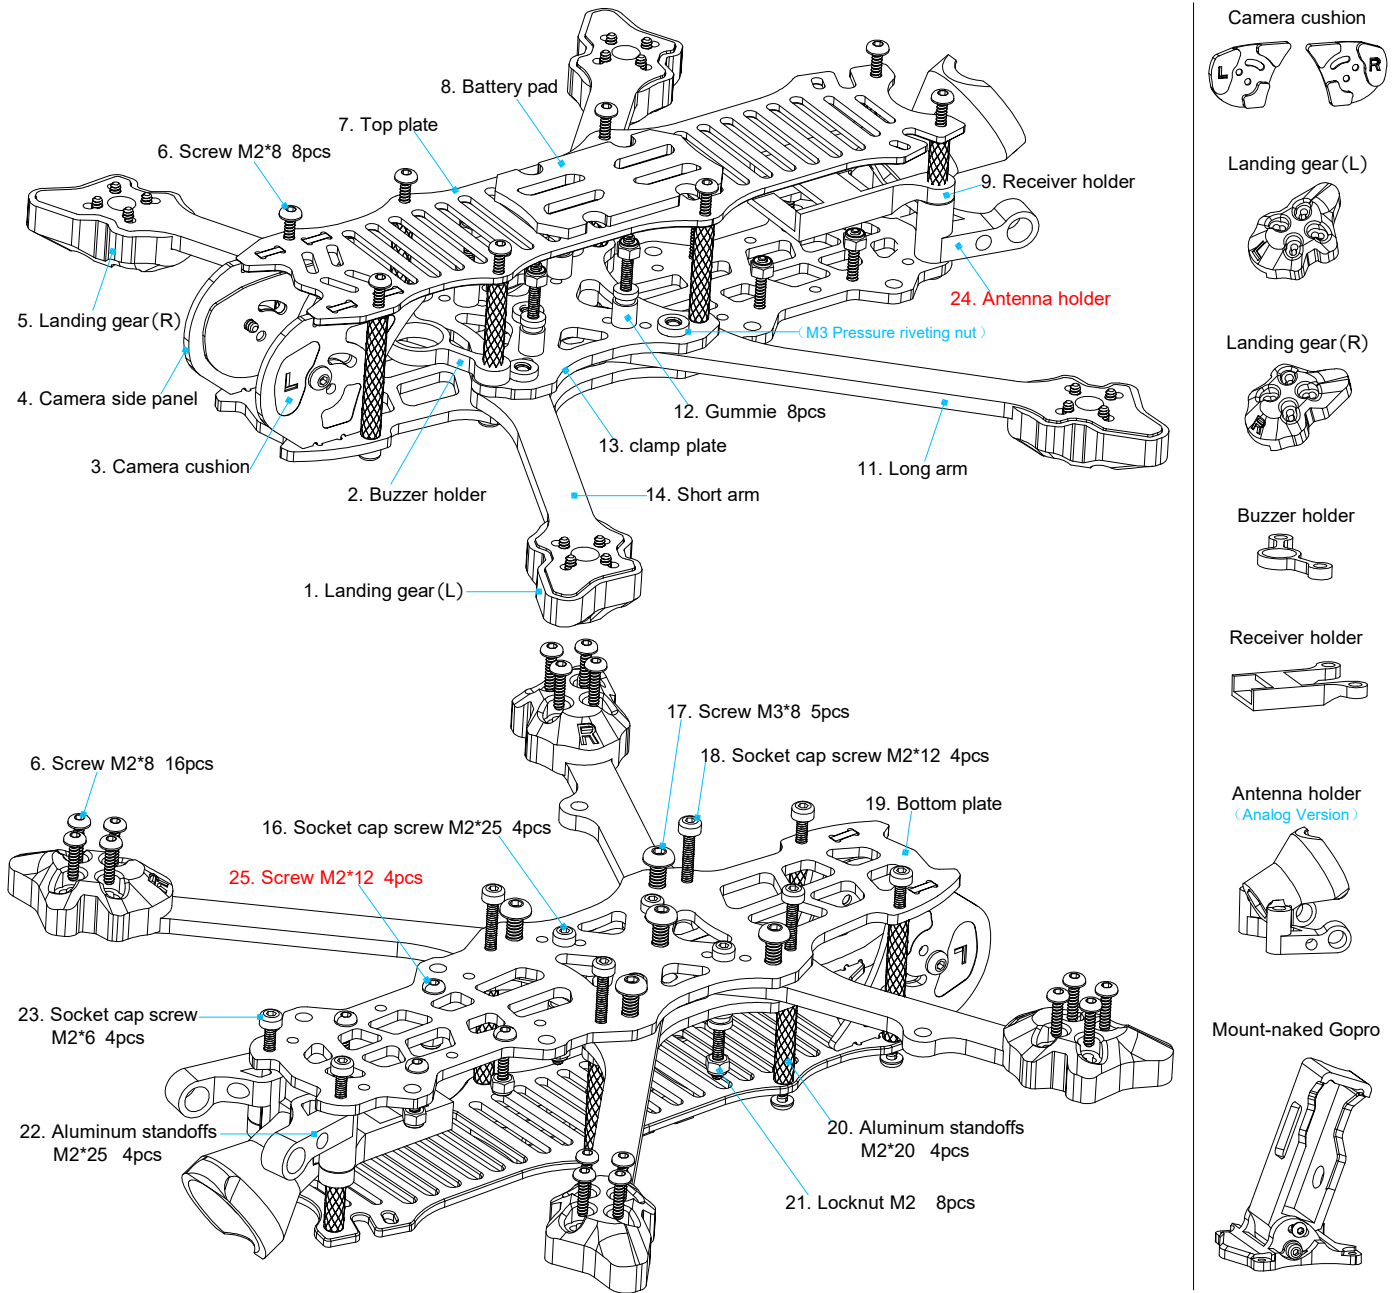

Kopis freestyle 4inch Assembly Guide (Analog Version)

※ Two ways for you to mount your camera onto the side panel:

※ Arm adapting to 2 kinds of motors:

※ Antenna holder adapting to 3 kinds of antenna :